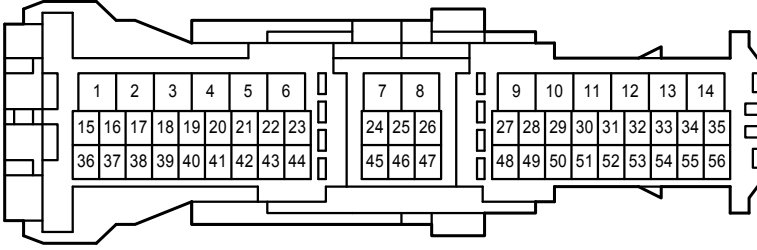

Turn Signal and Hazard Warning Light

2A

White