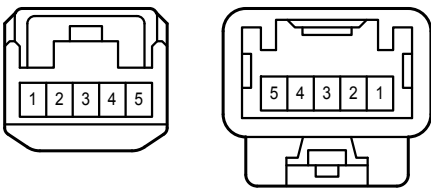

Turn Signal and Hazard Warning Light

CG1
White

GA2
White

Gx1
White

JG3
Black

KG1
Gray