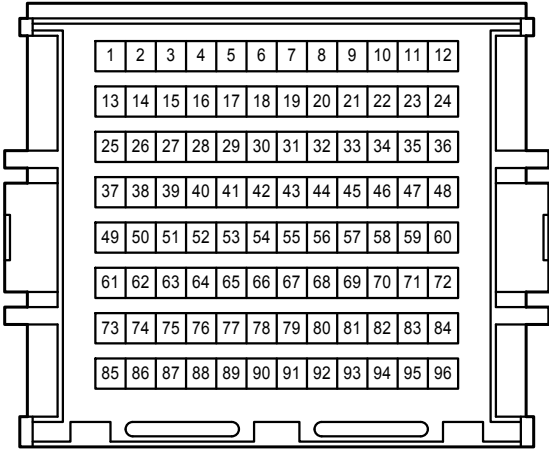

Turn Signal and Hazard Warning Light

Turn Signal and Hazard Warning Light

2A

White

2F

White

2H

White

3A

White

3B

White

3C

White

4B

White