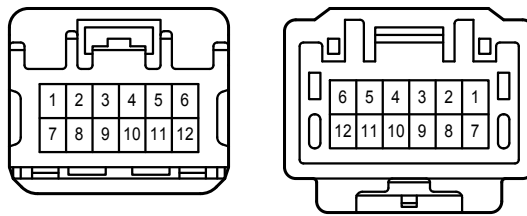

Turn Signal and Hazard Warning Light

CG1
White

GA2
White

Gx1
White

JG3
Black

KG1
Gray