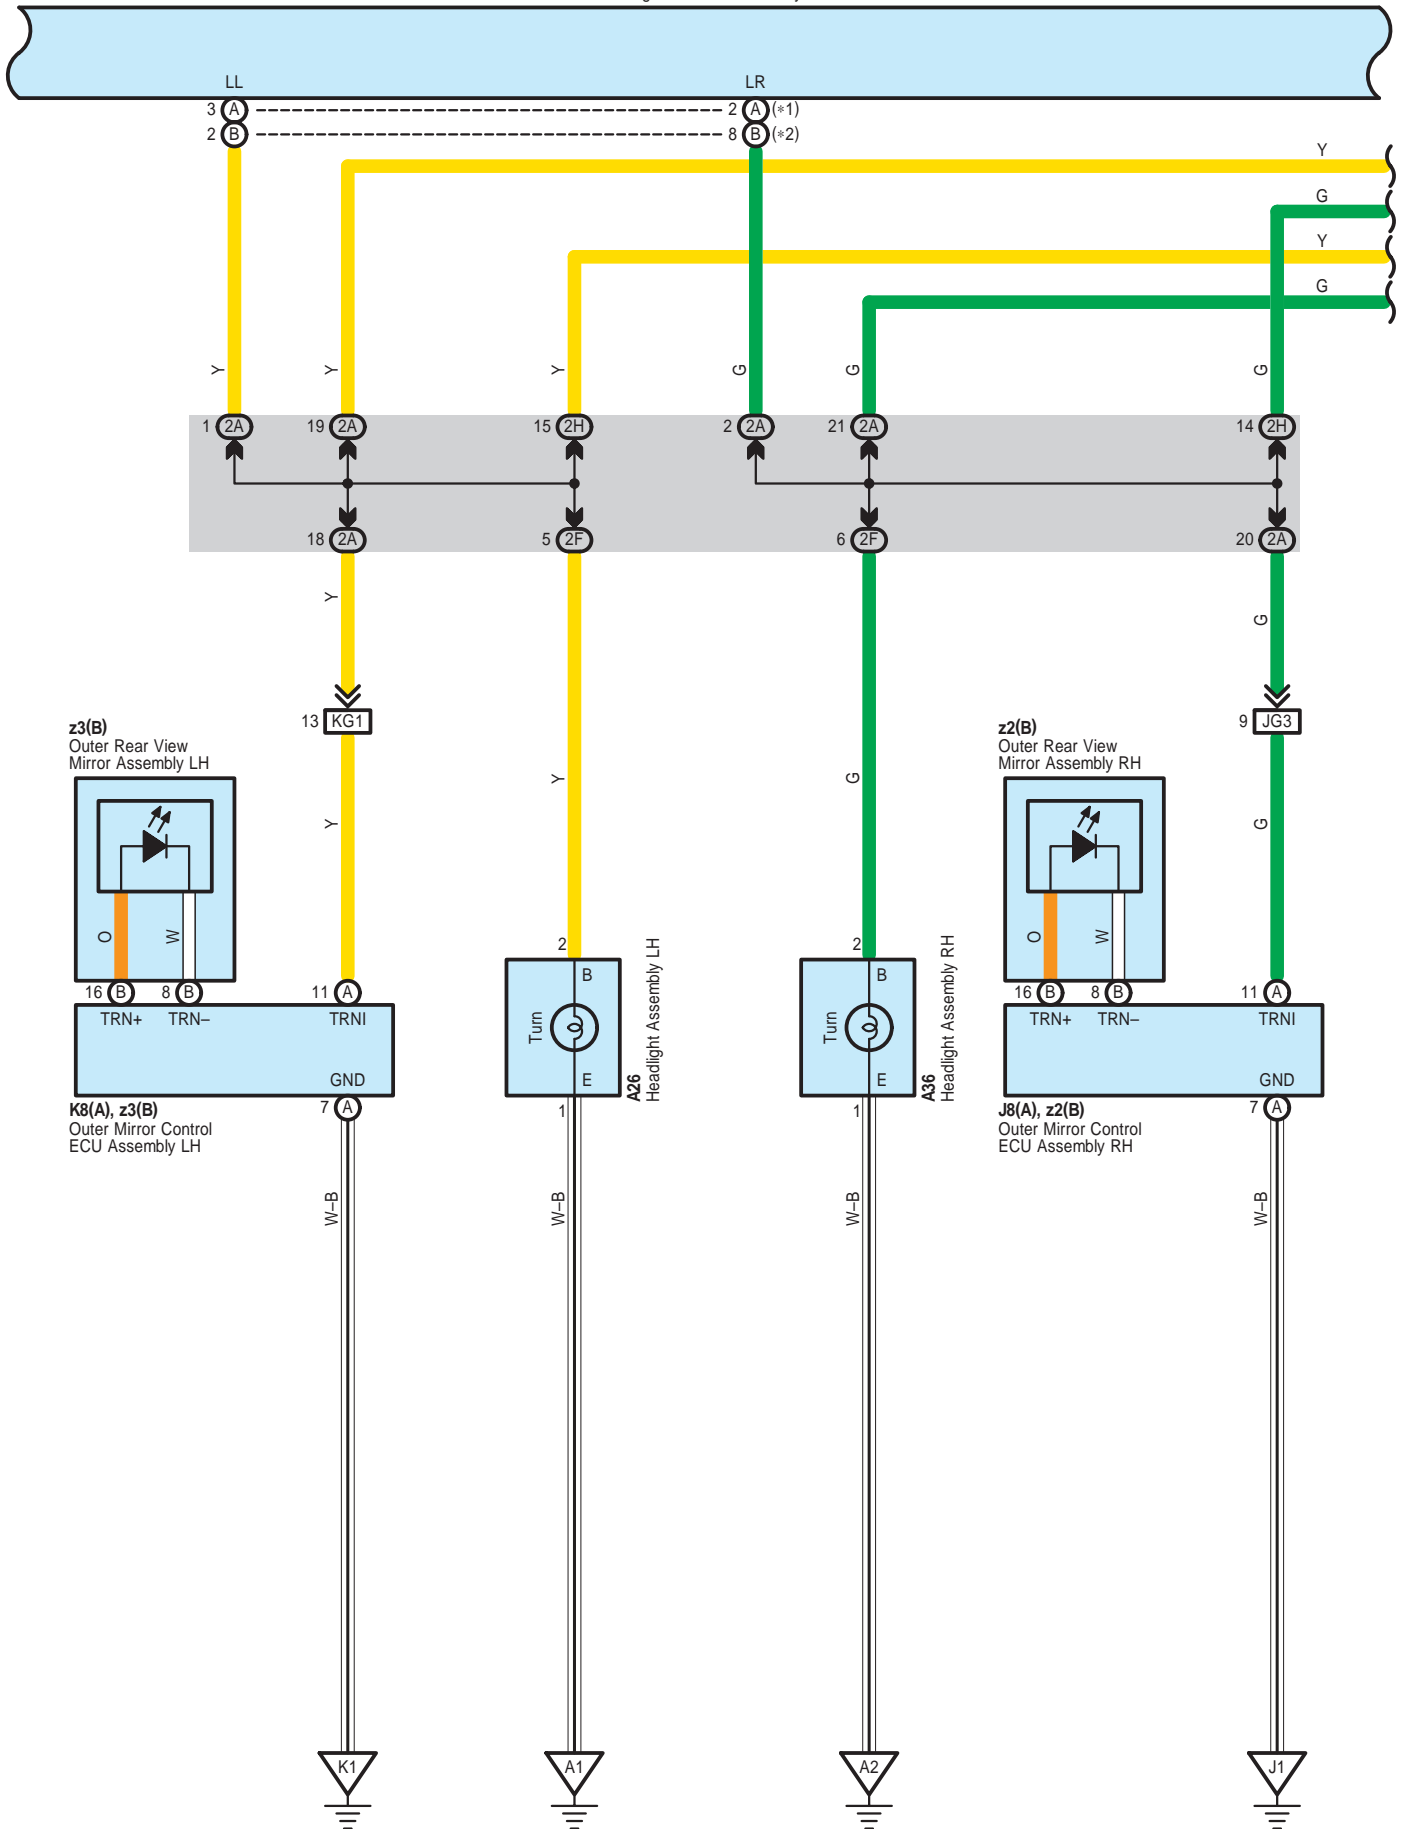

Turn Signal and Hazard Warning Light

Turn Signal and Hazard Warning Light

G4(A), G58(B)
Turn Signal Flasher Assembly

Turn Signal and Hazard Warning Light

G4(A), G58(B)
Turn Signal Flasher Assembly

* 1 : w/o Trailer Towing
* 2 : w/ Trailer Towing

Turn Signal and Hazard Warning Light

Turn Signal and Hazard Warning Light

2A

White

2F

White

2H

White

3A

White

3B

White

3C

White

4B

White

Turn Signal and Hazard Warning Light

CG1
White

GA2
White

Gx1
White

JG3
Black

KG1
Gray