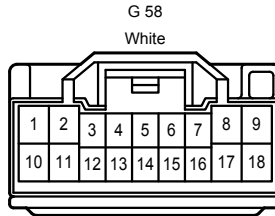

Turn Signal and Hazard Warning Light