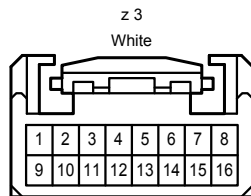

Turn Signal and Hazard Warning Light

Turn Signal and Hazard Warning Light

G4(A), G58(B)
Turn Signal Flasher Assembly

Turn Signal and Hazard Warning Light

G4(A), G58(B)
Turn Signal Flasher Assembly

* 1 : w/o Trailer Towing
* 2 : w/ Trailer Towing

Turn Signal and Hazard Warning Light

Turn Signal and Hazard Warning Light

2A

White

2F

White

2H

White

3A

White

3B

White

3C

White

4B

White