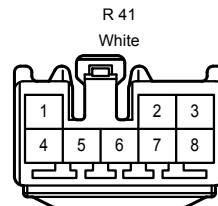

Turn Signal and Hazard Warning Light