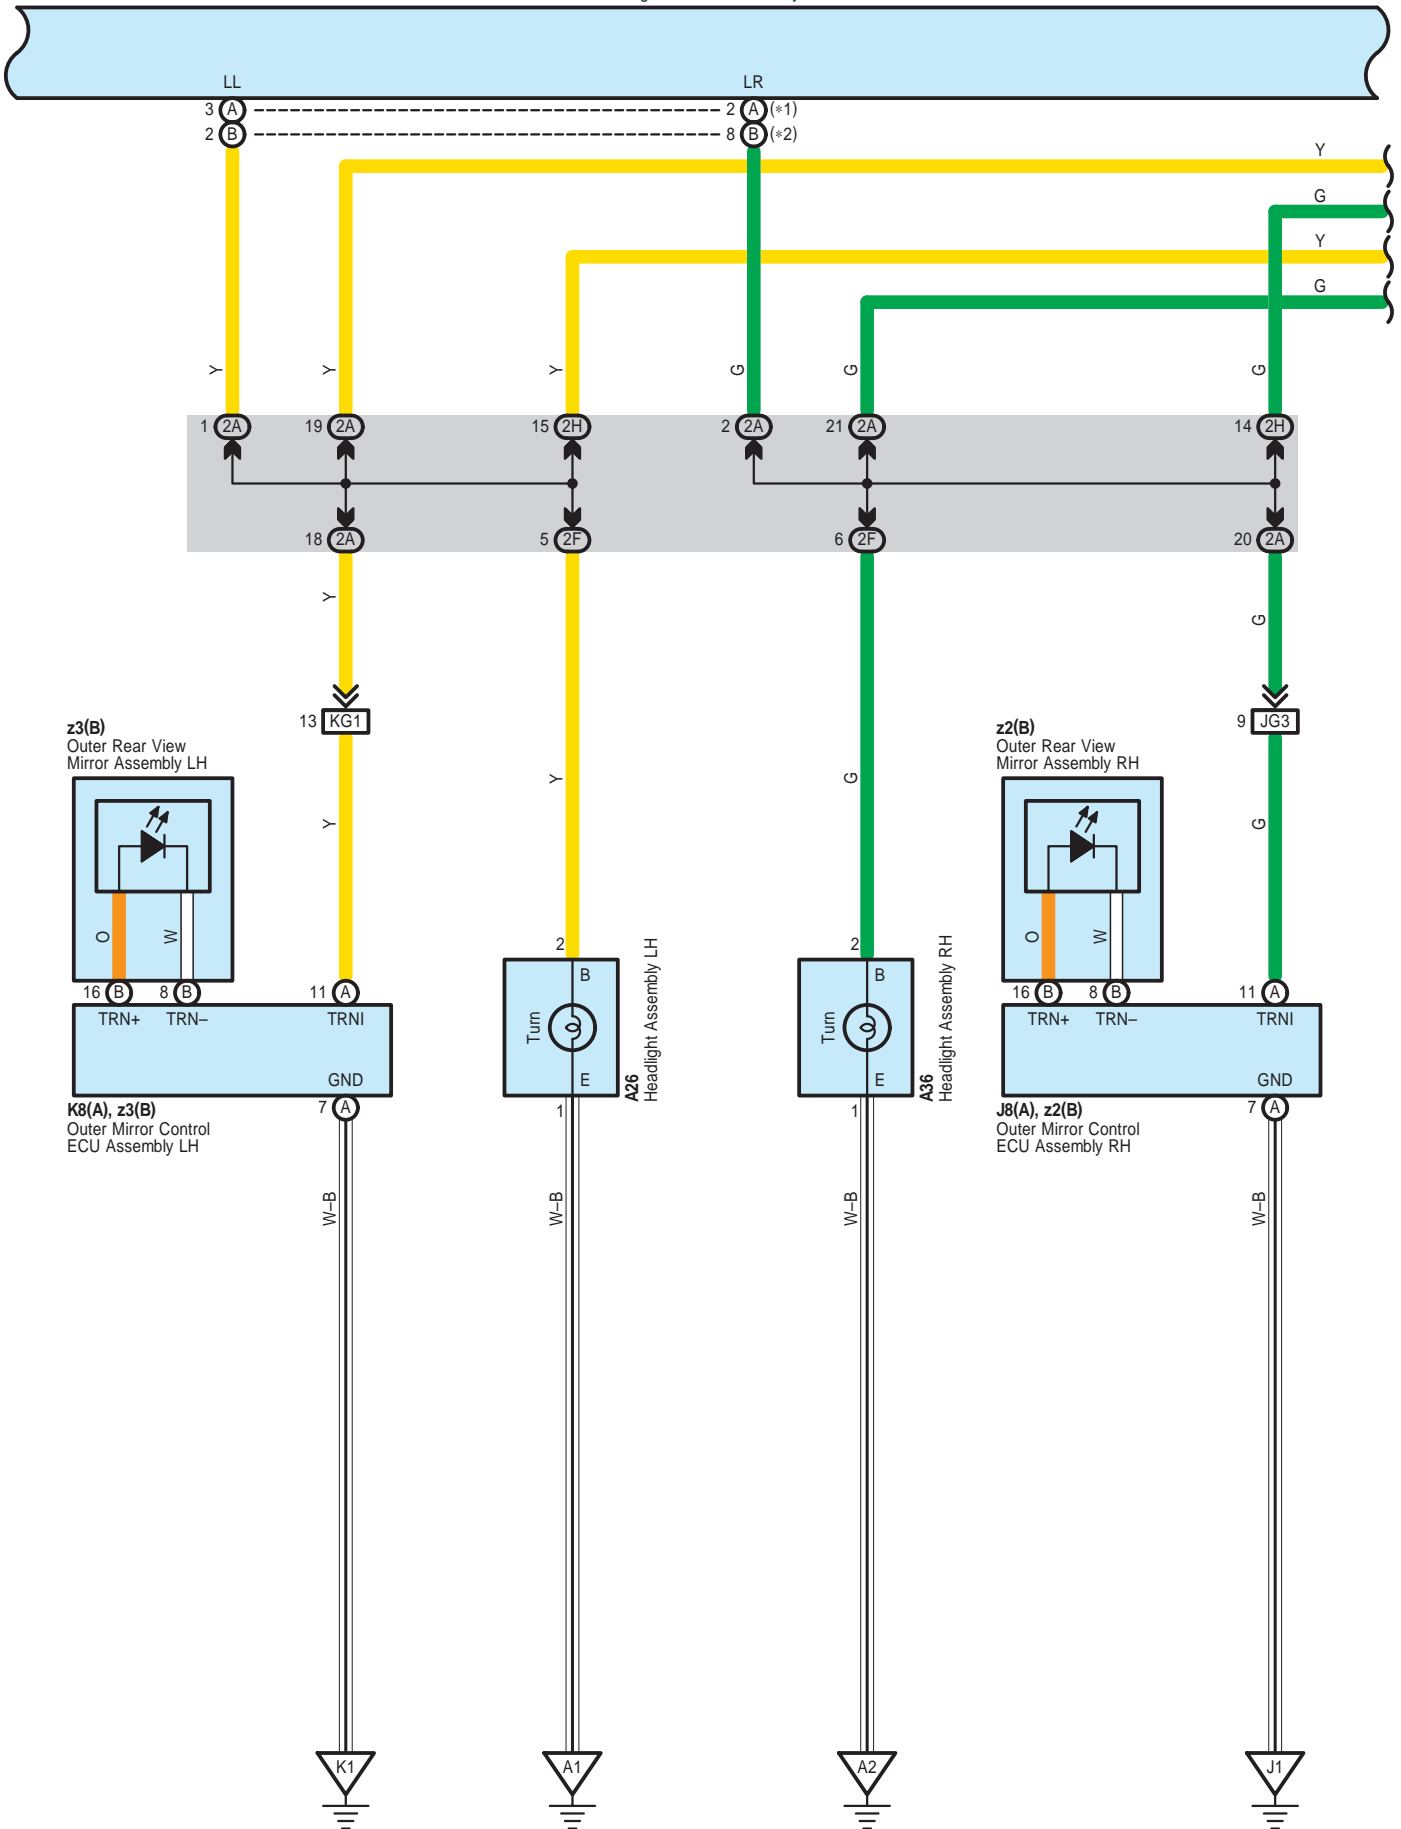

Turn Signal and Hazard Warning Light

Turn Signal and Hazard Warning Light

G4(A), G58(B)
Turn Signal Flasher Assembly

Turn Signal and Hazard Warning Light

G4(A), G58(B)
Turn Signal Flasher Assembly

* 1 : w/o Trailer Towing
* 2 : w/ Trailer Towing

Turn Signal and Hazard Warning Light

Turn Signal and Hazard Warning Light

2A

White

2F

White

2H

White

3A

White

3B

White

3C

White

4B

White

Turn Signal and Hazard Warning Light

CG1
White

GA2
White

Gx1
White

JG3
Black

KG1
Gray