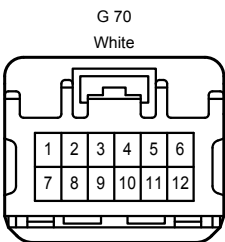

Turn Signal and Hazard Warning Light

Turn Signal and Hazard Warning Light

G4(A), G58(B)
Turn Signal Flasher Assembly

Turn Signal and Hazard Warning Light

G4(A), G58(B)
Turn Signal Flasher Assembly

* 1 : w/o Trailer Towing
* 2 : w/ Trailer Towing

Turn Signal and Hazard Warning Light

Turn Signal and Hazard Warning Light

2A

White

2F

White

2H

White

3A

White

3B

White

3C

White

4B

White