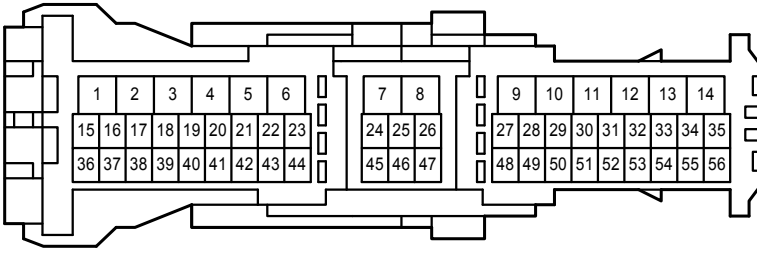

Turn Signal and Hazard Warning Light

2A

White