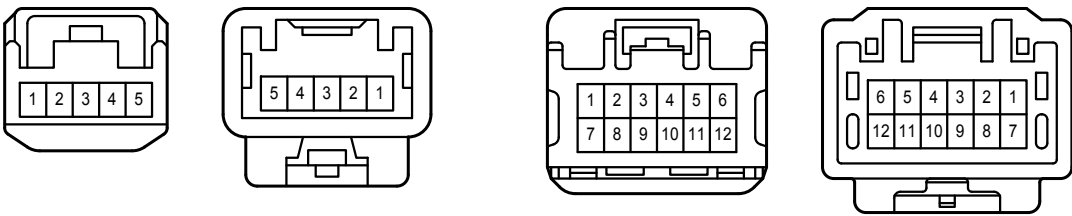

Turn Signal and Hazard Warning Light

CG1
White

GA2
White

Gx1
White

JG3
Black

KG1
Gray