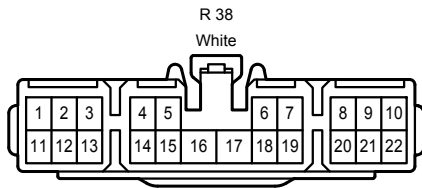

Turn Signal and Hazard Warning Light