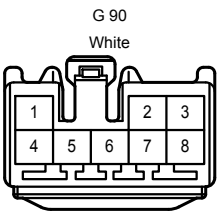

Turn Signal and Hazard Warning Light

Turn Signal and Hazard Warning Light

G4(A), G58(B)
Turn Signal Flasher Assembly

Turn Signal and Hazard Warning Light

G4(A), G58(B)
Turn Signal Flasher Assembly

* 1 : w/o Trailer Towing
* 2 : w/ Trailer Towing

Turn Signal and Hazard Warning Light

Turn Signal and Hazard Warning Light

2A

White

2F

White

2H

White

3A

White

3B

White

3C

White

4B

White