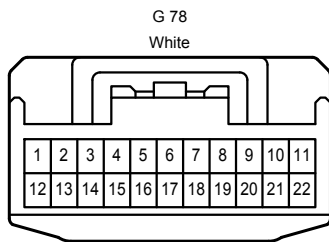

Turn Signal and Hazard Warning Light

Turn Signal and Hazard Warning Light

G4(A), G58(B)
Turn Signal Flasher Assembly

Turn Signal and Hazard Warning Light

G4(A), G58(B)
Turn Signal Flasher Assembly

* 1 : w/o Trailer Towing
* 2 : w/ Trailer Towing

Turn Signal and Hazard Warning Light

Turn Signal and Hazard Warning Light

2A

White

2F

White

2H

White

3A

White

3B

White

3C

White

4B

White