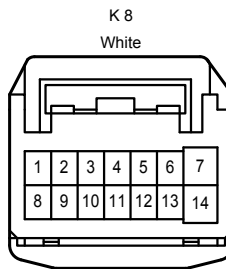

Turn Signal and Hazard Warning Light