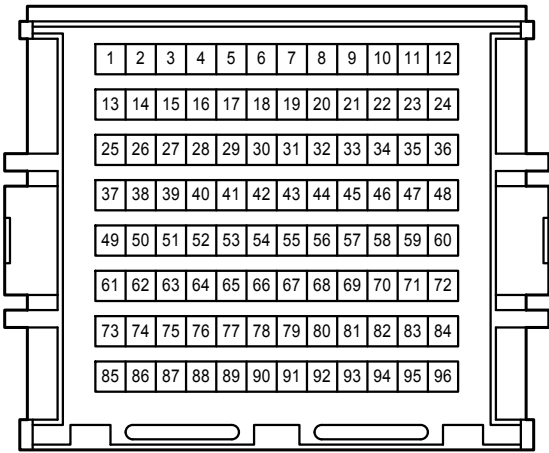

Turn Signal and Hazard Warning Light

Turn Signal and Hazard Warning Light

2A

White

2F

White

2H

White

3A

White

3B

White

3C

White

4B

White