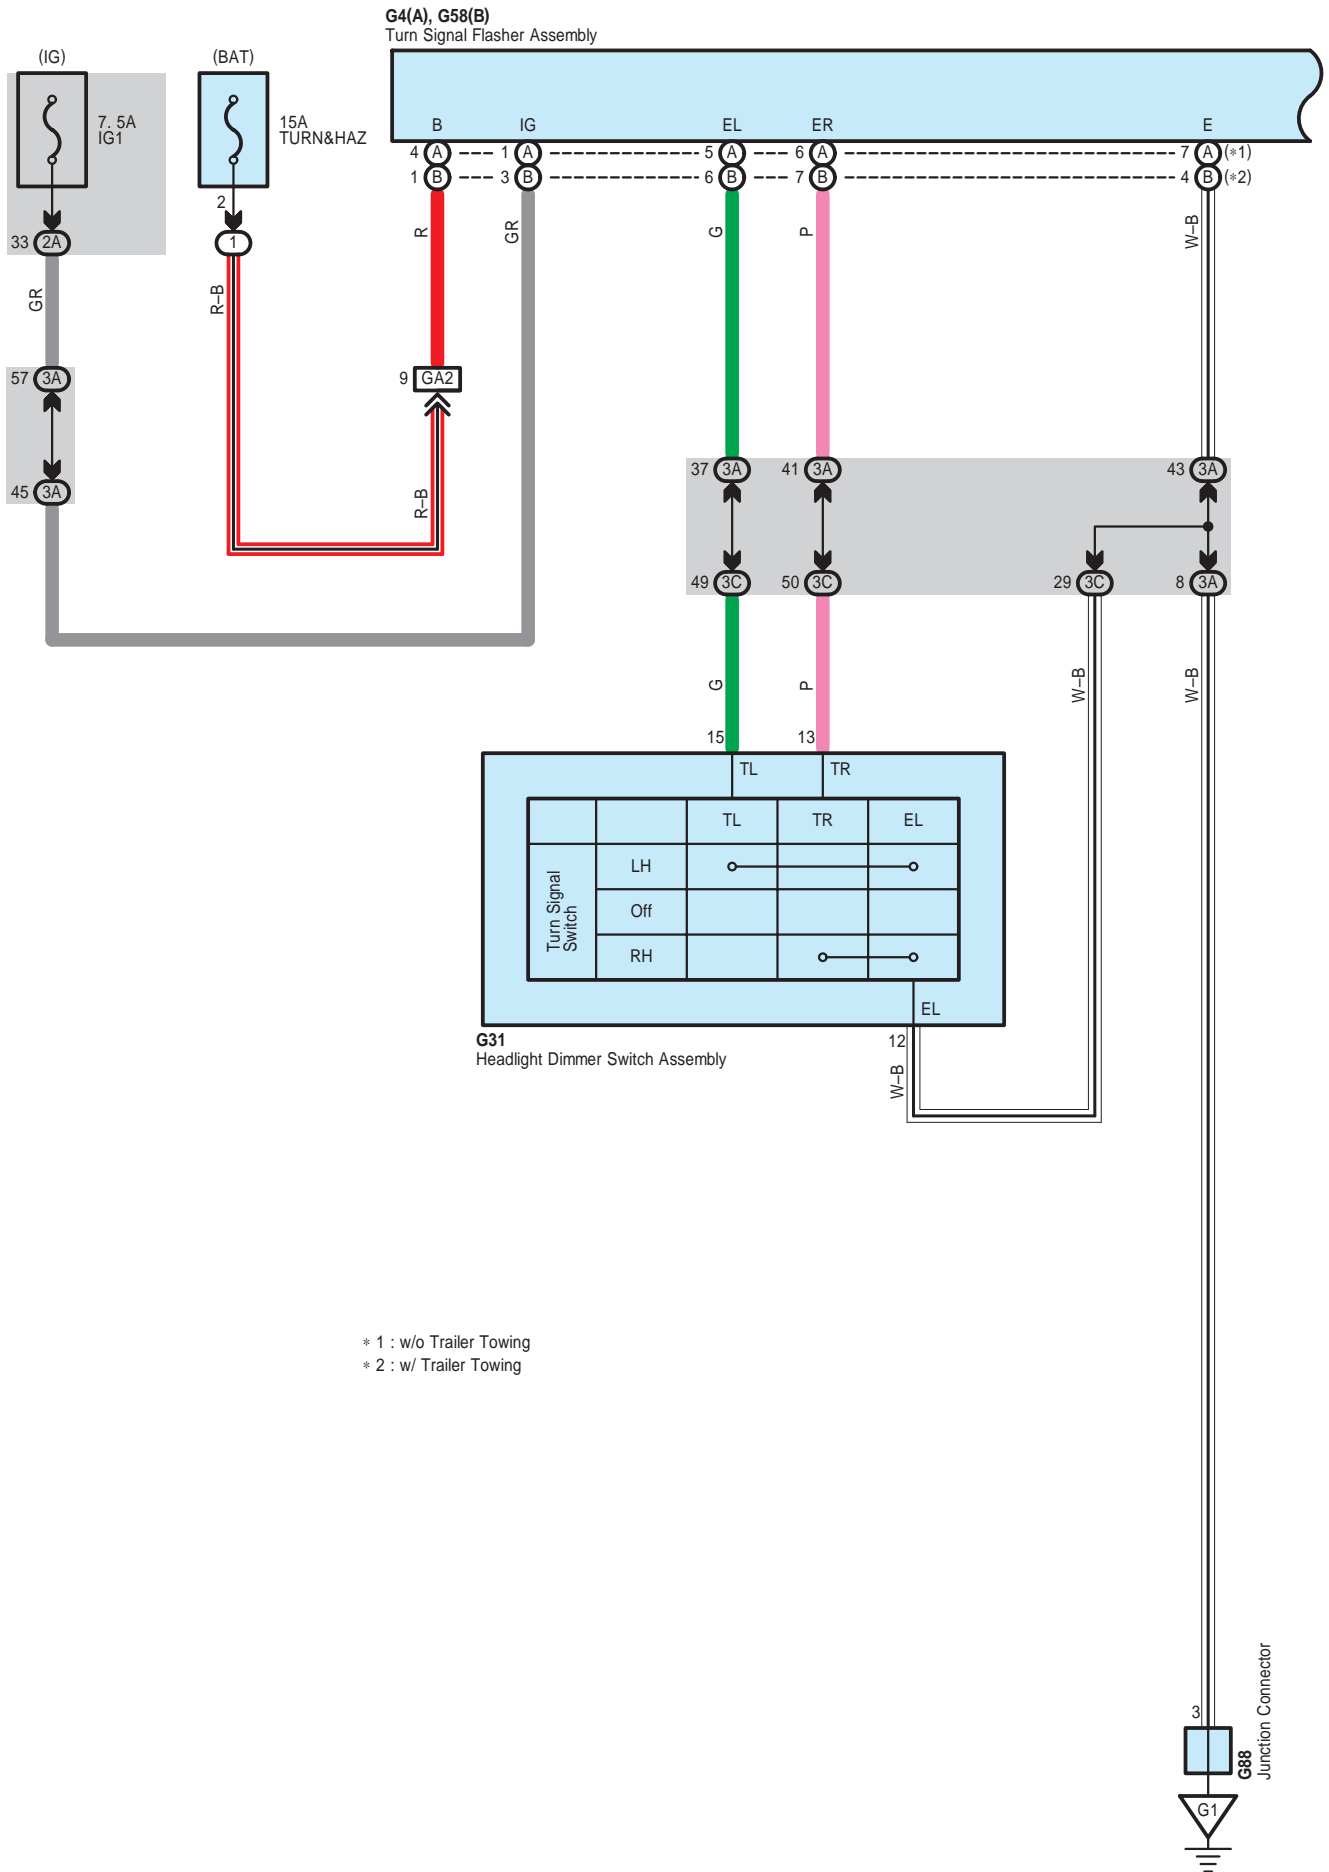

Turn Signal and Hazard Warning Light

Turn Signal and Hazard Warning Light

G4(A), G58(B)
Turn Signal Flasher Assembly

Turn Signal and Hazard Warning Light

G4(A), G58(B)
Turn Signal Flasher Assembly

* 1 : w/o Trailer Towing
* 2 : w/ Trailer Towing

Turn Signal and Hazard Warning Light

Turn Signal and Hazard Warning Light

2A

White

2F

White

2H

White

3A

White

3B

White

3C

White

4B

White