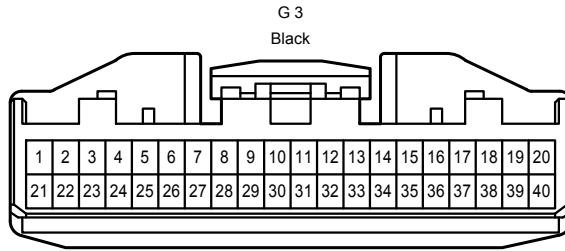

Turn Signal and Hazard Warning Light