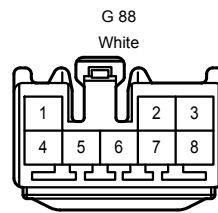

Turn Signal and Hazard Warning Light