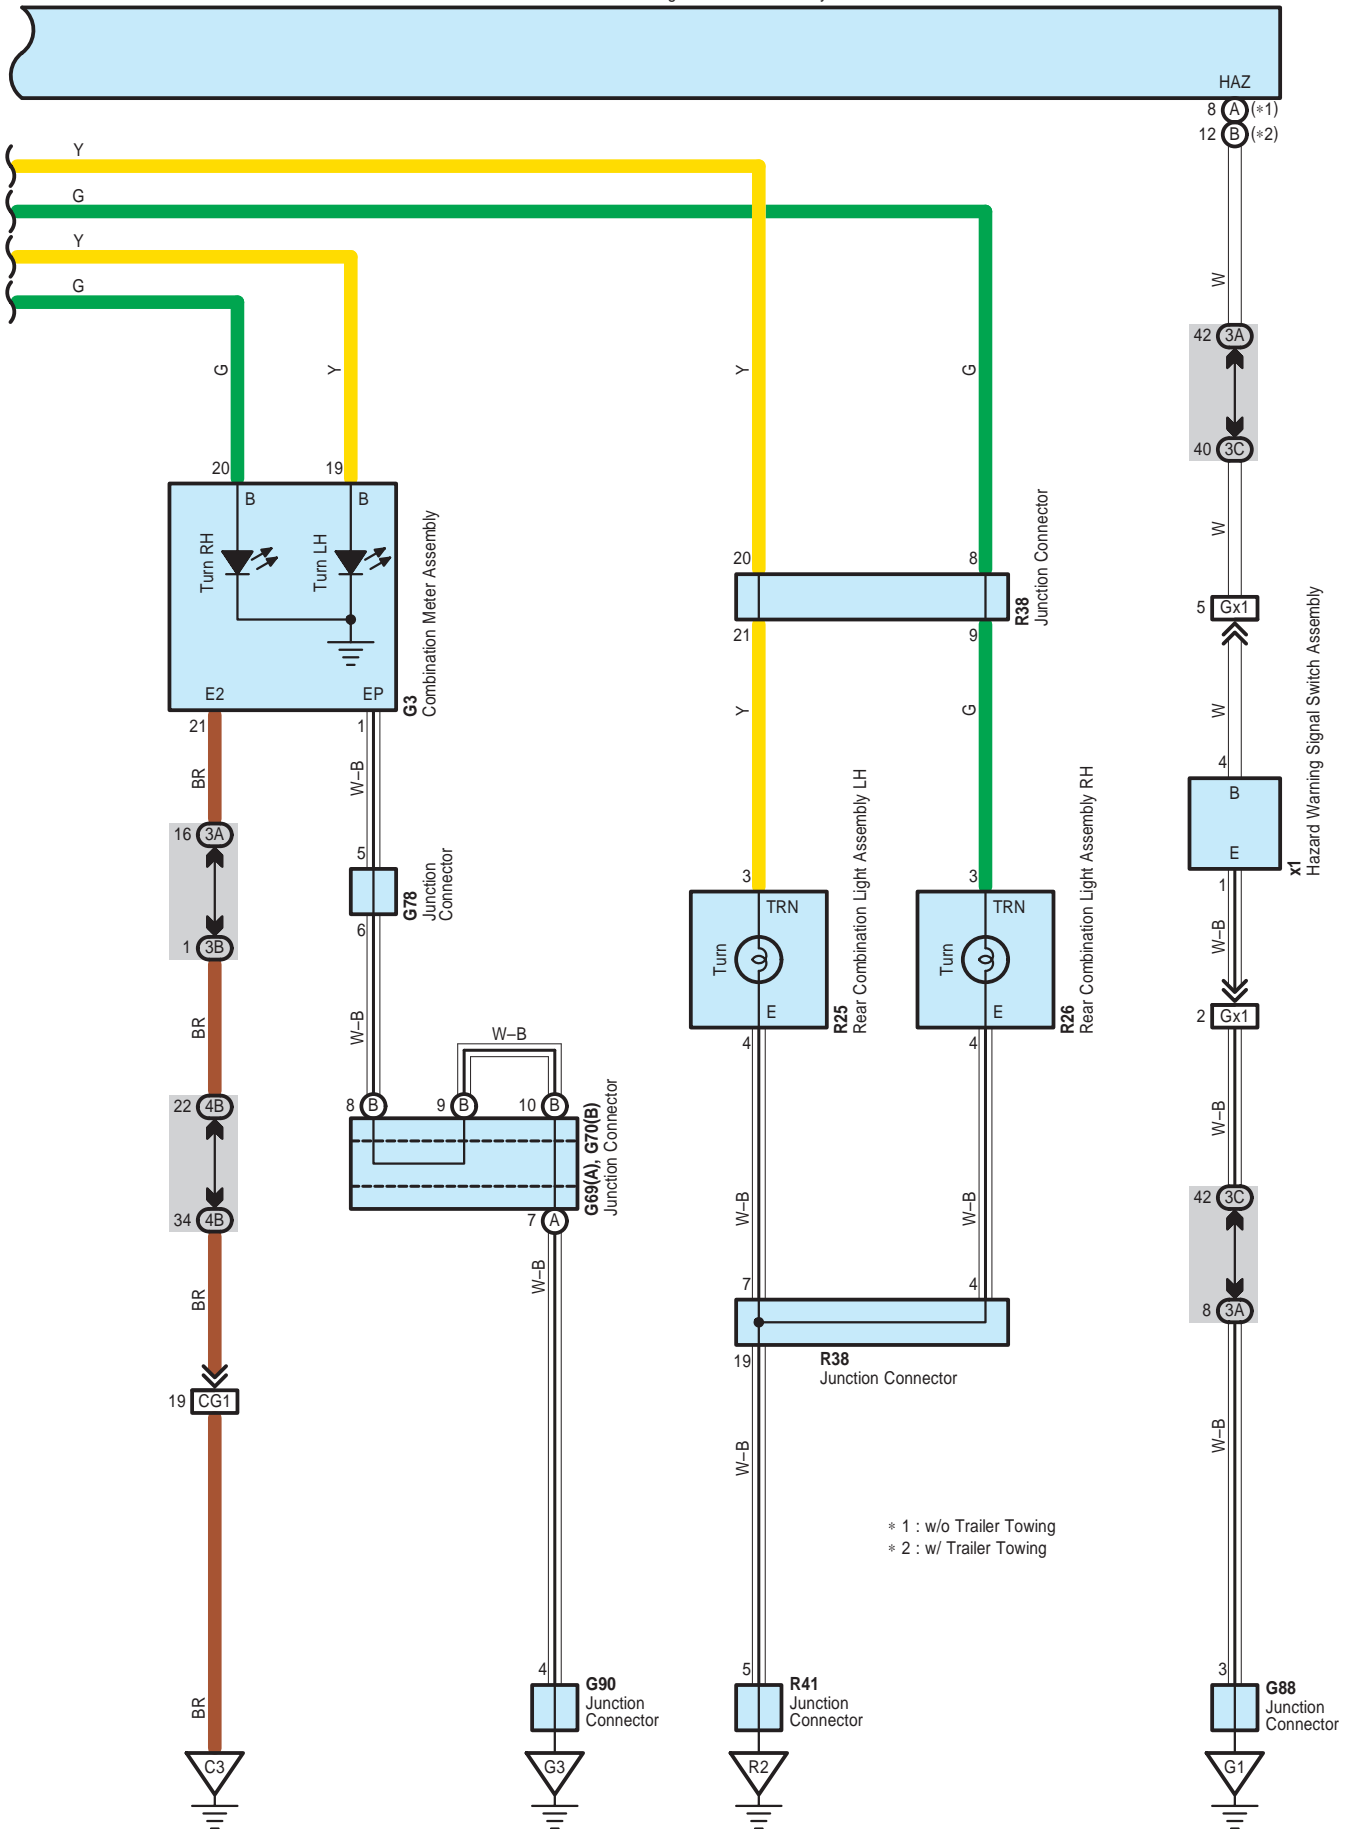

Turn Signal and Hazard Warning Light

Turn Signal and Hazard Warning Light

G4(A), G58(B)
Turn Signal Flasher Assembly

Turn Signal and Hazard Warning Light

G4(A), G58(B)
Turn Signal Flasher Assembly

* 1 : w/o Trailer Towing
* 2 : w/ Trailer Towing

Turn Signal and Hazard Warning Light

Turn Signal and Hazard Warning Light

2A

White

2F

White

2H

White

3A

White

3B

White

3C

White

4B

White

Turn Signal and Hazard Warning Light

CG1
White

GA2
White

Gx1
White

JG3
Black

KG1
Gray