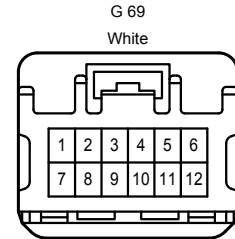

Turn Signal and Hazard Warning Light

Turn Signal and Hazard Warning Light

G4(A), G58(B)
Turn Signal Flasher Assembly

Turn Signal and Hazard Warning Light

G4(A), G58(B)
Turn Signal Flasher Assembly

* 1 : w/o Trailer Towing
* 2 : w/ Trailer Towing

Turn Signal and Hazard Warning Light

Turn Signal and Hazard Warning Light

2A

White

2F

White

2H

White

3A

White

3B

White

3C

White

4B

White