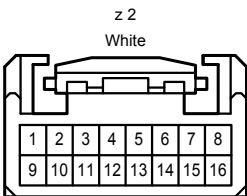

Turn Signal and Hazard Warning Light