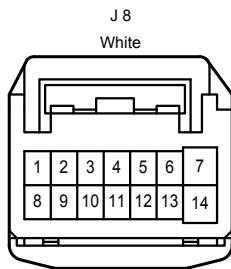

Turn Signal and Hazard Warning Light

Turn Signal and Hazard Warning Light

G4(A), G58(B)
Turn Signal Flasher Assembly

Turn Signal and Hazard Warning Light

G4(A), G58(B)
Turn Signal Flasher Assembly

* 1 : w/o Trailer Towing
* 2 : w/ Trailer Towing

Turn Signal and Hazard Warning Light

Turn Signal and Hazard Warning Light

2A

White

2F

White

2H

White

3A

White

3B

White

3C

White

4B

White