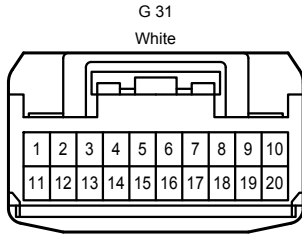

Turn Signal and Hazard Warning Light

Turn Signal and Hazard Warning Light

G4(A), G58(B)
Turn Signal Flasher Assembly

Turn Signal and Hazard Warning Light

G4(A), G58(B)
Turn Signal Flasher Assembly

* 1 : w/o Trailer Towing
* 2 : w/ Trailer Towing

Turn Signal and Hazard Warning Light

Turn Signal and Hazard Warning Light

2A

White

2F

White

2H

White

3A

White

3B

White

3C

White

4B

White